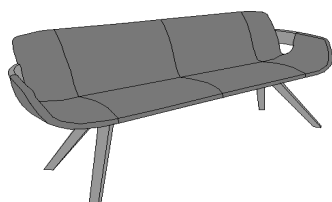

Bench **Emil Comfort**

Measures
for fabric/ leather

140 x 550 cm

NEW !

kind of wood	article no.	Size W/H/D in cm	type of frame	Bezug außen / innen	Price €
oak heartw.Umato	7100E-1689	W 182,5 H 86,5 D 58,5 SH 50	- Holz	Fabric	
				Leather	
Oak heartw. natural	8400E-1689	W 182,5 H 86,5 D 58,5 SH 50	- Holz	Fabric	
				Leather	
oak heartw.Umato	7100E-1690	W 234 H 86,5 D 58,5 SH 50	- Holz	Fabric	
				Leather	
Oak heartw. natural	8400E-1690	W 234 H 86,5 D 58,5 SH 50	- Holz	Fabric	
				Leather	
oak heartw.Umato	7100E-1691	W 182,5 H 86,5 D 58,5 SH 50	- Metall	Fabric	
				Leather	
Oak heartw. natural	8400E-1691	W 182,5 H 86,5 D 58,5 SH 50	- Metall	Fabric	
				Leather	
oak heartw.Umato	7100E-1692	W 234 H 86,5 D 58,5 SH 50	- Metall	Fabric	
				Leather	
Oak heartw. natural	8400E-1692	W 234 H 86,5 D 58,5 SH 50	- Metall	Fabric	
				Leather