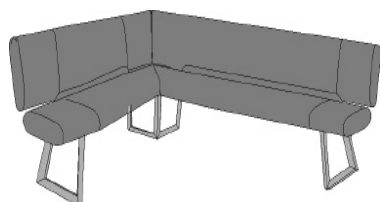

Current leather/fabric collection:

leather: 12 brown
13 grey
16 black
21 dark green
22 Cognac
23 atlantic blue
26 Sahara

fabrics: 55 marine 73 sand
58 grey 74 middle grey
67 hazelnut 75 dark sand
68 shark grey 76 light brown
69 ivory 77 olive
70 dark blue 92 brown
71 graphite 97 anthracite
72 khaki

Corner bench **Ida**

NEW!

kind of wood	article no.	Size W/H/D in cm	type of frame	Bezug außen / innen	Price €
oak heartw.Umato	7100E-1680	W 165/260 H 86 D 68 SH 48 - Holz		Fabric	
				Leather	
Oak heartw. natural	8400E-1680	W 165/260 H 86 D 68 SH 48 - Holz		Fabric	
				Leather	
oak heartw.Umato	7100E-1681	W 260/165 H 86 D 68 SH 48 - Holz		Fabric	
				Leather	
Oak heartw. natural	8400E-1681	W 260/165 H 86 D 68 SH 48 - Holz		Fabric	
				Leather