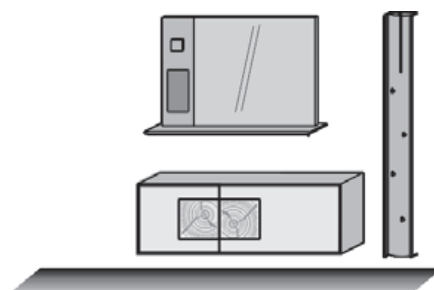

Comb. No. 102

Application satinised glass white

Combination consisting of:

- 1 x 2145 1 x 5021
- 1 x 5111

Size W/H/D in cm **181 / 186 / 39**

Price €

Extras	Art. no.	
concealed lighting	9711	_____
Wardrobe lighting	9741	_____
panel lighting	9822	_____