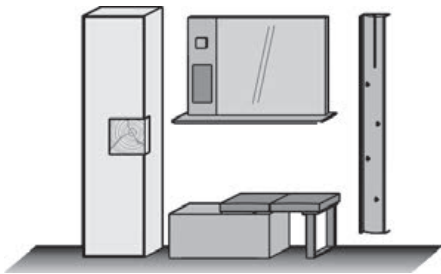

Comb. No. 126

Application satinised glass white
Combination consisting of:

1 x 0065 1 x 1060
1 x 3124 1 x 5125
1 x 5041

Size W/H/D in cm 278 / 196 / 39

Price €

Extras	Art. no.
mirror lighting	9662
panel lighting	9812
shelf lighting	9721