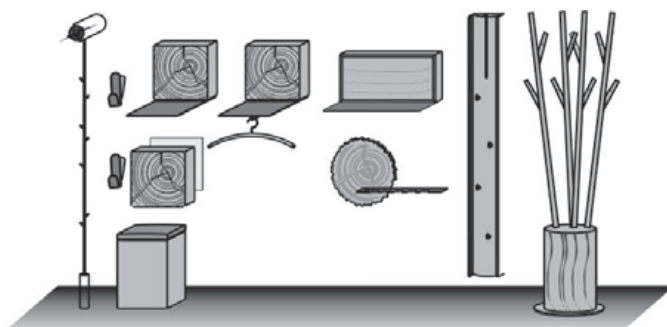

Comb. No. 110

Application satinised glass white
Combination consisting of:

1 x 0065 1 x 4066
1 x 9061 1 x 1035

Size W/H/D in cm 177 / 196 / 39

Price €

Extras	Art. no.
shelf lighting	9731

Comb. No. 112

Combination consisting of:

1 x 8041 2 x 1035
1 x 5021 1 x 3125
1 x 1050

Size W/H/D in cm 202 / 186 / 41

Price €

Extras	Art. no.
Wardrobe lighting	9741
concealed lighting	9751
mirror lighting	9663

Comb. No. 115 - showroom suggestion

Combination consisting of:

1 x 9011 1 x 1035
1 x 3041 1 x 5021
2 x 1020 1 x 9059
1 x 1050 1 x 1051
1 x 1059 1 x 1069

Size W/H/D in cm

Price €

Extras	Art. no.
lighting bark	9862
Wardrobe lighting	9741
Accu	2x 0147