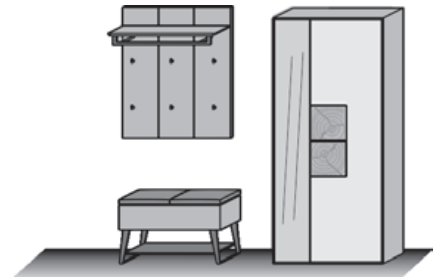

Comb. No. 122

Application satinised glass white
Combination consisting of:

1 x 0096 1 x 5101
1 x 3081

Size W/H/D in cm 191 / 196 / 39/41

Price €

Extras	Art. no.
shelf lighting	9721

Comb. No. 124

Application satinised glass white
Combination consisting of: