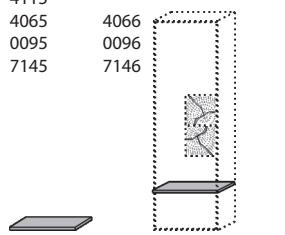

Size in cm W 27 H 2 D 32
Art. no. 1000
Price €

wooden shelf
For items:
0063 0064
0065 0066
0069 0070
4115
4065 4066
0095 0096
7145 7146

Size in cm W 57 H 2 D 32
Art. no. 1001
Price €

metal shelf
For items:
0063 0064
0065 0066
0069 0070
4115
4065 4066
0095 0096
7145 7146