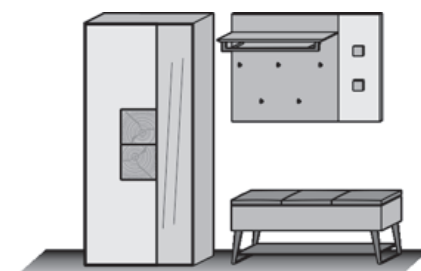

Comb. No. 106

Application satinised glass white
Combination consisting of:

1 x 0095 1 x 5126
1 x 3121

Size W/H/D in cm 216 / 196 / 39/41

Price €

Extras	Art. no.	
panel lighting	9812	_____
shelf lighting	9721	_____