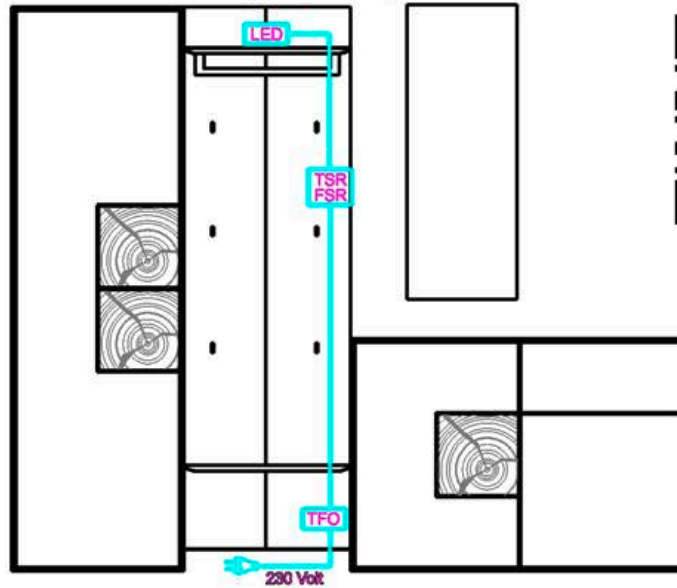

Standard-Verkabelungsschema

Beispiel Garderobe V100

Weitere Verkabelungspläne finden Sie in der Montageanweisung

Assembly manual:

LED LED-Stripe / Spot	TFO Trafo mit Zuleitung	TSR Touchschalter (je nach Typ)	oder
6-F 6-Fach Stecker	VLG Verlängerungskabel	F8R Funkschalter (optional)	

Sonderfall
A: Stromzuleitung unter Putz; Trafo muss bauseits an 230V angeschlossen werden
B: Stromleitung unter Putz per Wandschalter bauseitig geschaltet; Trafo muss bauseits an 230V angeschlossen werden. Touch- oder Funkschalter können entfallen

Accu
consisting of:
12V-Lithium-accu and charger

For items:
1059
1069

runtime depends on model

Multiple socket
manual or pedal radio control
2 sockets with steady current/
4 sockets to be switched

Size in cm				
Art. no.	0147	0130		
Price €				

Touch switch
The touch switch serves as on-off switch for the lighting, but it has no dimmer. (If a dimmer is requested please see item no. 0125).
To every element with lighting a touch switch is added without charge.