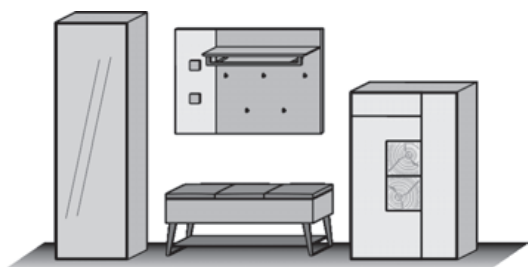

Comb. No. 104

Application satinised glass white
Combination consisting of:

1 x 0069 1 x 5125
1 x 3121 1 x 7145

Size W/H/D in cm 285 / 196 / 39/41

Price €

Extras	Art. no.	
panel lighting	9812	_____
shelf lighting	9721	_____