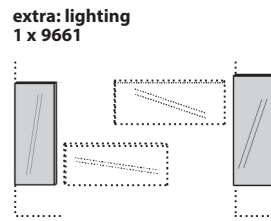

The mirrors could be fixed horizontal and vertical.

extra: lighting  
1 x 9662

extra: lighting  
1 x 9663

Size in cm W 95 H 37 D 2

Art. no. 2102

Size in cm W 102,5 H 38,5 D 2

Art. no. 2101

Size in cm W 37/38,5 H 95/102,5 D 2