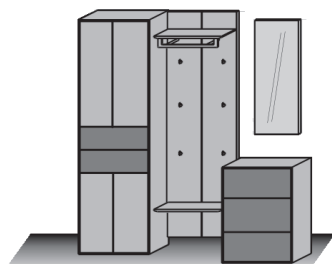

Comb. No. 112

Combination consisting of:

1 x 0061 1 x 5042
1 x 9061 1 x 4062