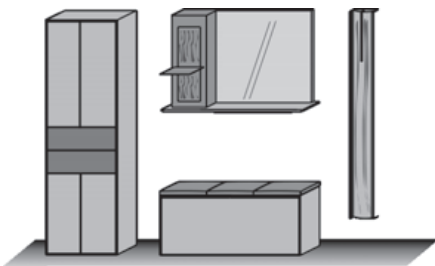

Comb. No. 106

application **bark**

Combination consisting of:

1 x 0091 1 x 5101
1 x 3081 1 X 0031

Size W/H/D in cm 230 / 196 / 39/41

Price €

Extras	Art. no.	
shelf lighting	9623	_____
shelf lighting	9721	_____
Accu	0147	_____