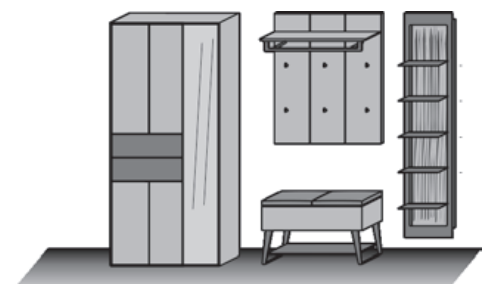

**Comb. No. 106**

application **bark**

Combination consisting of:

1 x 0091 1 x 5101  
1 x 3081 1 X 0031

**Size W/H/D in cm** 230 / 196 / 39/41

**Price €**

Extras	Art. no.	
shelf lighting	9623	_____
shelf lighting	9721	_____
Accu	0147	_____