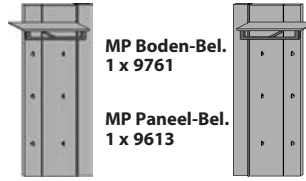

Size in cm W 58 H 183,5 D 35
Art. no. 9061

Wardrobe
1 back panel reef beech
1 back panel wood
1 shelf for hats
1 wardrobe
6 hooks