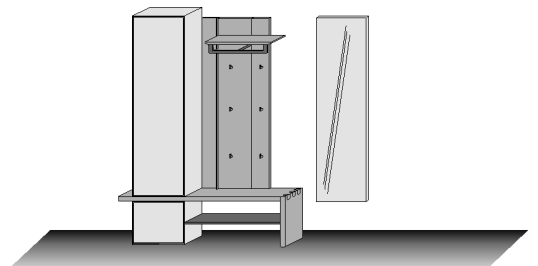

Comb. No. 108

Application lacquered white
consisting of:

- 1 x 8045W 1 x 2041W
- 1 x 3142 1 x 8051
- 1 x 8041

Size W/H/D in cm 198 / 199 / 42

Price €

Extras	Art. no.	
panel lighting	9613	_____
mirror lighting	9663	_____
shelf lighting	9761	_____
seat cushion	1052	_____

Comb. No. 110

Application lacquered white
consisting of:

- 1 x 5091W 1 x 5021
- 1 x 8041

Size W/H/D in cm 177 / 190 / 39

Price €

Extras	Art. no.	
mirror lighting	9663	_____
Wardrobe lighting	9741	_____

Comb. No. 112