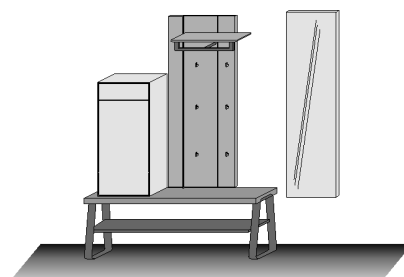

Application lacquered white
consisting of:

- 1 x 4097W 1 x 4061W
- 1 x 4031 2 x 5021
- 1 x 2104

Size W/H/D in cm

256 / 190 / 20

Price €

Extras	Art. no.	
shelf lighting	9611	_____
mirror lighting	9666	_____
Wardrobe lighting	9741	_____
separator for shoes	8009	_____

Comb. No. 102

Application lacquered white
consisting of:

- 1 x 5041W 1 x 8051
- 1 x 8041 1 x 3101

Size W/H/D in cm

176 / 202 / 42

Price €

Extras	Art. no.	
shelf lighting	9731	_____
panel lighting	9613	_____
mirror lighting	9663	_____
seat cushion	1052	_____