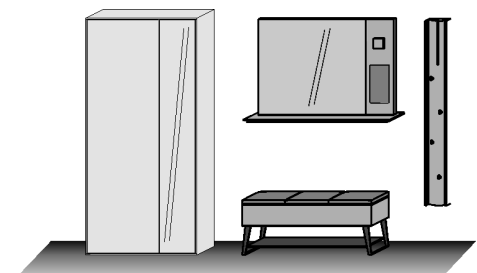

Comb. No. 116

Application lacquered white
consisting of:

1 x 0098W 1 x 5112
1 x 3121 1 x 5021

Size W/H/D in cm 256 / 196 / 42

Price € _____

Extras	Art. no.	
Wardrobe lighting	9741	_____
panel lighting	9822	_____