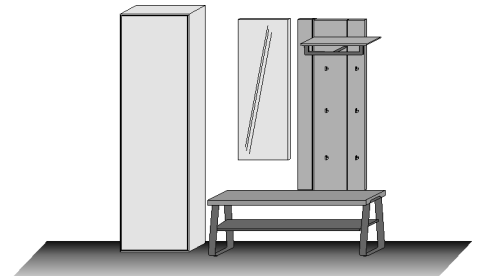

Comb. No. 114

Application lacquered white
consisting of:

1 x 0069W 1 x 5041
1 x 8051 1 x 3101

Size W/H/D in cm 191 / 197 / 42

Price € _____

Extras	Art. no.	
panel lighting	9613	_____
mirror lighting	9662	_____
shelf lighting	9731	_____
seat cushion	1052	_____

Comb. No. 115 - showroom suggestion

Application lacquered white
consisting of:

1 x 9011 1 x 5021 1 x 1030
2 x 1020 1 x 9059 1 x 5022
1 x 1050 1 x 3041 1 x 1035
1 x 1051 1 x 1041 1 x 1059

Size W/H/D in cm 307 / 206 / 57

Price € _____

Extras	Art. no.	
lighting back panel	9811	_____
Wardrobe lighting	9741	_____
Wardrobe lighting	9742	_____
lighting bark	9862	_____
Accu	0147	_____