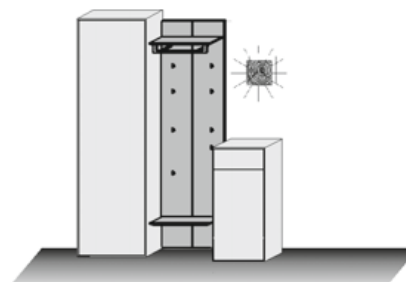

Comb. No. 118

Application lacquered white
consisting of:

1 x 0069W 1 x 9061
1 x 5042W 1 x 1035

Size W/H/D in cm **163 / 196 / 39**

Price € _____

Extras	Art. no.	_____
shelf lighting	9731	_____

Comb. No. 120