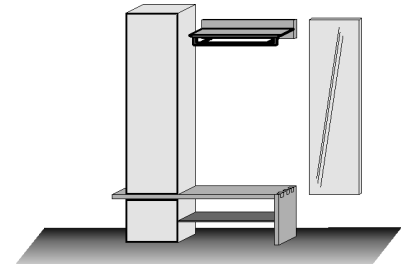

Comb. No. 102

Application lacquered white
consisting of:

- 1 x 5041W 1 x 8051
- 1 x 8041 1 x 3101

Size W/H/D in cm

176 / 202 / 42

Price €

Extras	Art. no.	
shelf lighting	9731	_____
panel lighting	9613	_____
mirror lighting	9663	_____
seat cushion	1052	_____

Comb. No. 104

Application lacquered white
consisting of:

- 1 x 8045W 1 x 2041W
- 1 x 3142 1 x 1091
- 1 x 8041

Size W/H/D in cm 196 / 199 / 42

Price €

Extras	Art. no.	
shelf lighting	9721	_____
mirror lighting	9663	_____
seat cushion	1052	_____

Comb. No. 106

Application lacquered white
consisting of:

- 1 x 5091W 1 x 5092W
- 1 x 5093 1 x 5021
- 1 x 8041

Size W/H/D in cm 265 / 190 / 39

Price €

Extras	Art. no.	
shelf lighting	9612	_____
mirror lighting	9663	_____
Wardrobe lighting	9741	_____