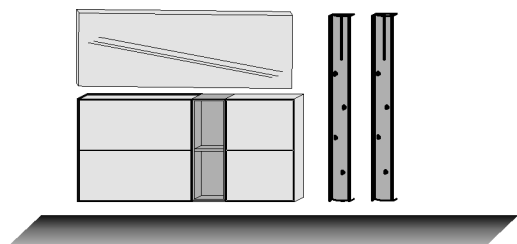

Application lacquered white
consisting of:

- 1 x 4097W 1 x 4061W
- 1 x 4031 2 x 5021
- 1 x 2104

Size W/H/D in cm

256 / 190 / 20

Price €

Extras	Art. no.	
shelf lighting	9611	_____
mirror lighting	9666	_____
Wardrobe lighting	9741	_____
separator for shoes	8009	_____

Comb. No. 102

Application lacquered white
consisting of:

- 1 x 5041W 1 x 8051
- 1 x 8041 1 x 3101

Size W/H/D in cm

176 / 202 / 42

Price €

Extras	Art. no.	
shelf lighting	9731	_____
panel lighting	9613	_____
mirror lighting	9663	_____
seat cushion	1052	_____