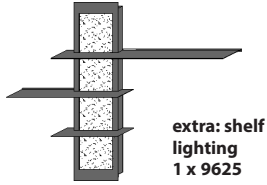

Price €

Bureau
 application bark of birch
 1 frame metal anthracite
 1 storage space
 for USB and socket
 1 drawer satinised glass fango
 1 metal frame anthracite

extra: lighting for niche
 1 x 9632

Hanging lamp
 application bark of birch
 1 frame metal anthracite
 incl. LED-stripe

Size in cm W 108 H 97 D 60
Art. no. 5101

Size in cm W 150 H 22 D 7
Art. no. 9915

Price €

Wall hanging rack le.
application bark of birch
1 frame metal anthracite
3 metal shelves anthracite
(1x 150 cm, 1x 58 cm, 1x 96 cm)