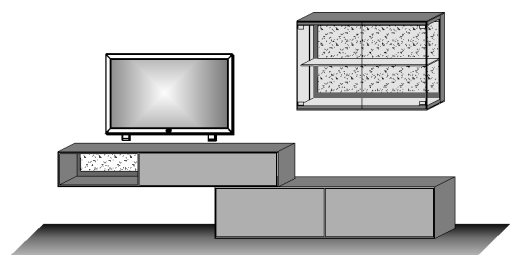

Lowboard
2 drawers satinised glass fango

Size in cm W 194 H 47 D 49
Art. no. 2191
Price €

Lowboard le.
application bark of birch
1 door satinised glass fango
1 left glass door
2 drawers satinised glass fango
1 wooden shelf
1 glass shelf