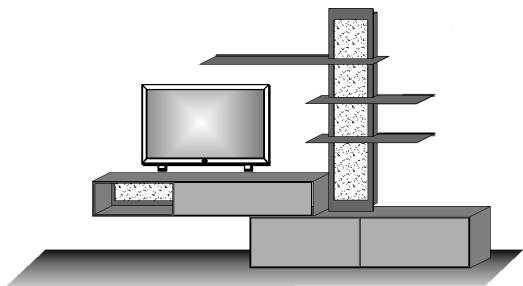

furnplan

hartmann
Von der Natur empfohlen.

Combi no. 20

application bark of birch
satinised glass fango
Combination consisting of:

1 x 2196 1 x 2191
1 x 9181

Size W/H/D in cm

329 / 222 / 24/49

Price €