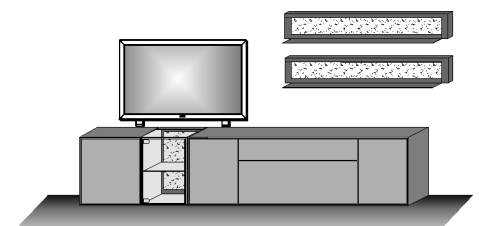

à

Combi no. 36

application bark of birch
satinised glass fango
Combination consisting of:

1 x 1159 1 x 3191
1 x 6091

Size W/H/D in cm 242 / 205 / 49/20

Price € _____

Extras	Art. no.	
concealed lighting	9622	_____
concealed lighting	9623	_____
panel lighting	9711	_____