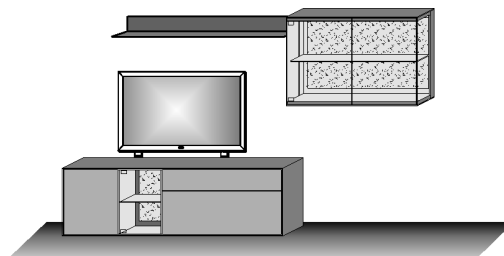

concealed lighting

9641

panel lighting

9711

Combi no. 24

application bark of birch
satinised glass fango
Combination consisting of:

1 x 2211 1 x 8151
1 x 1031

Size W/H/D in cm 213 / 212 / 24/39