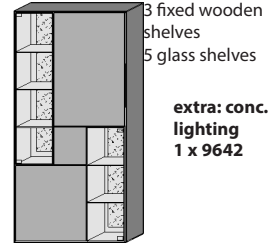

3 fixed wooden shelves
5 glass shelves

extra: conc. lighting
1 x 9642

W 98 H 205 D 39
0091

Display cabinet le./ri.
application bark of birch
4 glass shelves
1 glass door