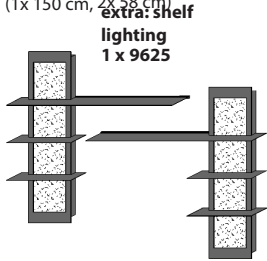

Price €

Wall hanging rack le.
application bark of birch
1 frame metal anthracite
3 metal shelves anthracite
(1x 150 cm, 2x 58 cm)

extra: shelf
lighting
1 x 9625

Wall hanging rack
application bark of birch
1 frame metal anthracite
3 metal shelves anthracite