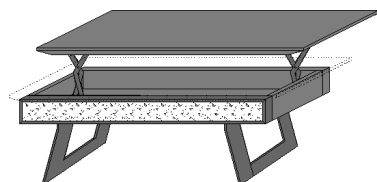

Coffee table
application bark of birch
glass cover
Pair of supports metal anthracite
2 niches

LED-lighting with loading station
and cable
article no. 0127

This luminaire contains built in LED-lamps that
cannot be changed. Energy efficiency category G

kind of wood	article no.	Size W/H/D in cm	Price €
solid Birch Harmaa	3110W-1417	L 125 W 75 H 43	

Coffee table
application bark of birch
Pair of supports metal anthracite

top plate adjustable in height

LED-lighting with loading station
and cable
article no. 0135

This luminaire contains built in LED-lamps that
cannot be changed. Energy efficiency category G

kind of wood	article no.	Size W/H/D in cm	Price €
solid Birch Harmaa	3110W-1418	L 105 W 75 H 47/64