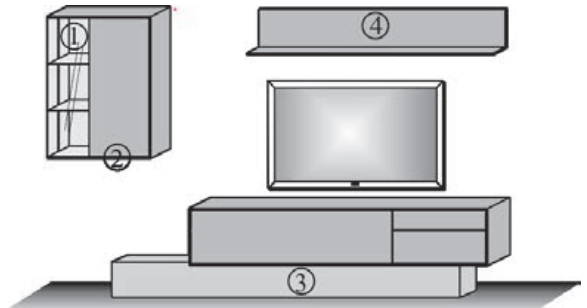

Combi no. 30

Combination consisting of:

1 x 5071 1 x 1171
1 x 3212

Size W/H/D in cm **313 / 186 / 49/22**

Price €

| Extras | Art. no. | |
|---------------------|-------------|--|
| ①concealed lighting | 9821 | |
| ②concealed lighting | 9613 | |
| ③concealed lighting | 9612 | |
| ④panel lighting | 9631 | |