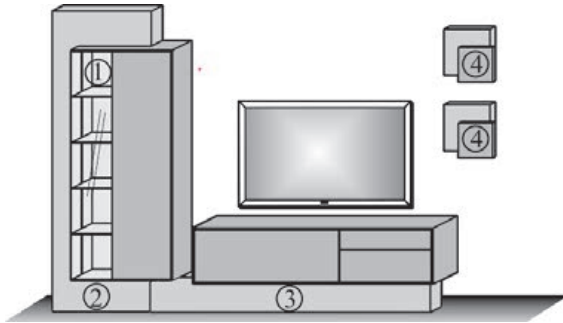

Combi no. 28

Combination consisting of:

1 x 0091
1 x 3172